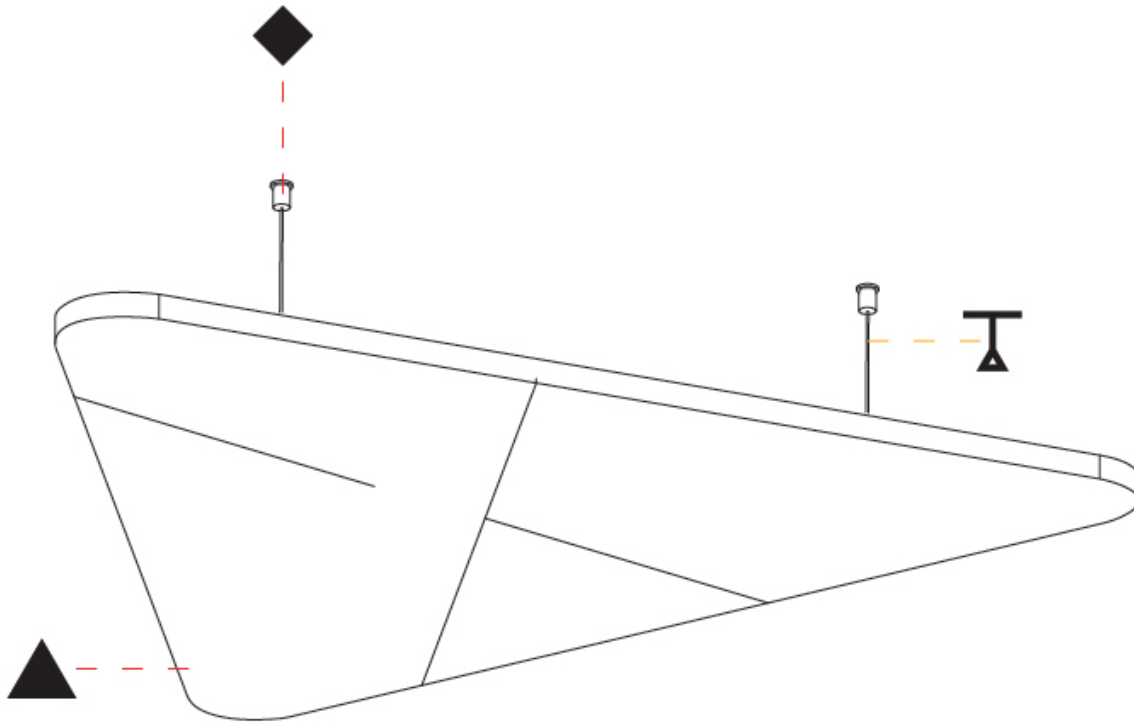

VICTORY ACOUSTIC PANEL SUSPENSION

A300711-

PROJECT	_____
TYPE	_____
SPECIFIER	_____
QUANTITY	_____
DATE	_____

A