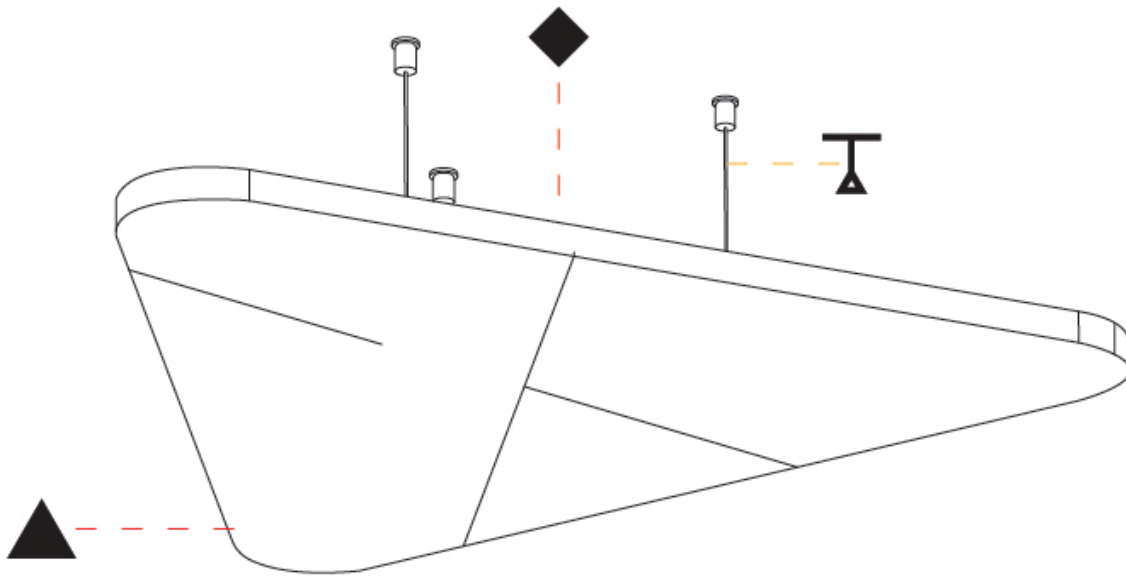

VICTORY ACOUSTIC PANEL SUSPENSION

A300710-

PROJECT	_____
TYPE	_____
SPECIFIER	_____
QUANTITY	_____
DATE	_____