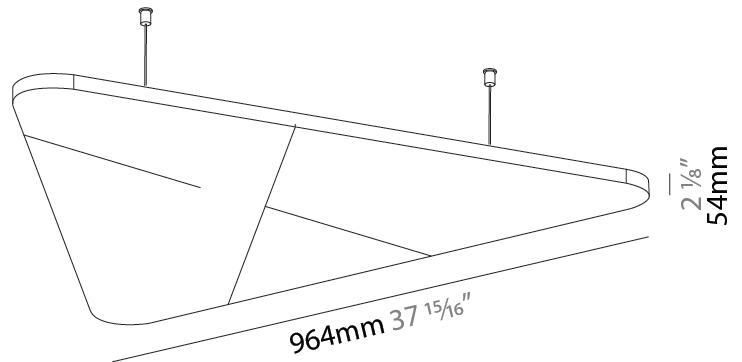

PROJECT	_____
TYPE	_____
SPECIFIER	_____
QUANTITY	_____
DATE	_____

VICTORY ACOUSTIC PANEL SUSPENSION

A300711-

base number	Finishes (Diamond)	Finish Options	Cable Length

1. To build a product code in our configurator select the specify button on the base model # product page
2. To build a manual product code on this datasheet choose from the options listed below in blue font and add the suffix to the base model #

GENERAL

Series: Victory Acoustic Panel
Brand: Prolicht
Division: Architectural
Mounting Type: Suspension
Mounting Location: Ceiling
Subcategory: Acoustic

PHYSICAL

Shape: Round
Length (mm): 1100
Length (in): 43 ⁵/₁₆
Width (mm): 964
Width (in): 37 ¹⁵/₁₆
Height (mm): 24
Height (in): 15/16

Fixture Finish: [ANC / ASH / BNA / BTC / BZE / CEL / EGG / EVG / FOG / FOS / FST / FUA / IRI / IRO / KHA / LIC / LIM / MER / MSN / MUS / ONX / PEA / PLU / POL / PPY / RAY / ROY / RST / STE / SWD / TAN / TAU](#)

Holder Finish: [SSR / BKV / CWI / CRY / HAB / LAG / UFT / ITA / RUA / RUR / MIC / FTG / MYG / TWT / LOD / PUS / FRO / FUP / KIA / POP / BLS / SPG / MEY / GOH / GUM / CHC / COM / ABZ / JAG](#)

Fixture Material: [Aluminum](#)
[Cable Details: 2000mm / 6000mm Transparent Cable](#)

ELECTRICAL

LED

OPTICAL

RATINGS AND CERTIFICATIONS

Certified By: CSA Certified to UL and CSA Standards
IP rating: IP20