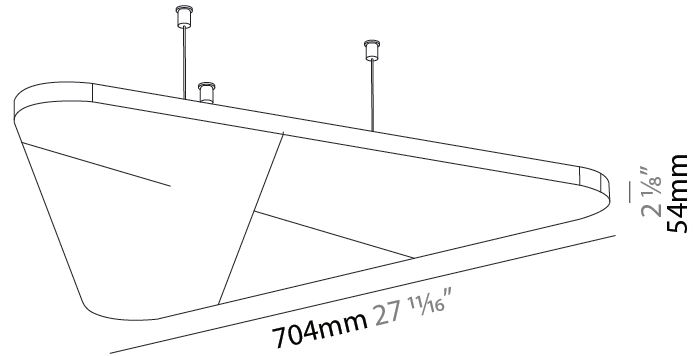

Fixture Material: Aluminum
 Cable Details: [2000mm](#) / [6000mm](#) Transparent Cable

ELECTRICAL

LED

OPTICAL

RATINGS AND CERTIFICATIONS

Certified By: CSA Certified to UL and CSA Standards
 IP rating: IP20