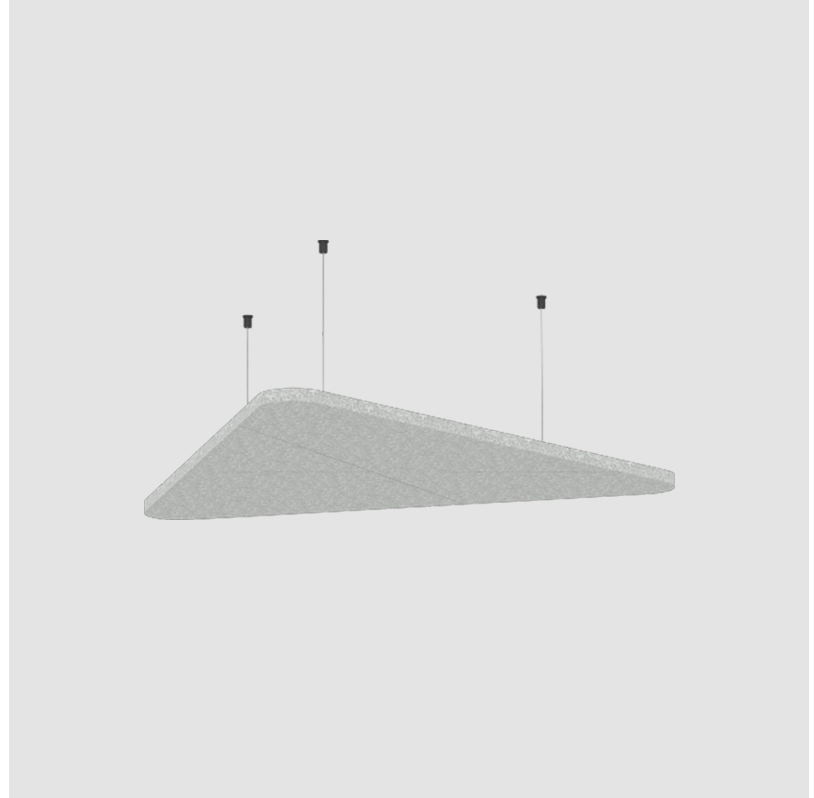

VICTORY ACOUSTIC PANEL SUSPENSION

A300709-

base number	Finishes (Diamond)	Finish Options	Cable Length

1. To build a product code in our configurator select the specify button on the base model # product page
2. To build a manual product code on this datasheet choose from the options listed below in blue font and add the suffix to the base model #

GENERAL

Series: Victory Acoustic Panel
Brand: Prolicht
Division: Architectural
Mounting Type: Suspension
Mounting Location: Ceiling
Subcategory: Acoustic

PHYSICAL

Shape: Round
Length (mm): 500
Length (in): 19 ¹¹/₁₆
Width (mm): 448
Width (in): 17 ⁵/₈
Height (mm): 24
Height (in): 15/16

Fixture Finish: [ANC](#) / [ASH](#) / [BNA](#) / [BTC](#) / [BZE](#) / [CEL](#) / [EGG](#) / [EVG](#) / [FOG](#) / [FOS](#) / [FST](#) / [FUA](#) / [IRI](#) / [IRO](#) / [KHA](#) / [LIC](#) / [LIM](#) / [MER](#) / [MSN](#) / [MUS](#) / [ONX](#) / [PEA](#) / [PLU](#) / [POL](#) / [PPY](#) / [RAY](#) / [ROY](#) / [RST](#) / [STE](#) / [SWD](#) / [TAN](#) / [TAU](#)

Holder Finish: [SSR](#) / [BKV](#) / [CWI](#) / [CRY](#) / [HAB](#) / [LAG](#) / [UFT](#) / [ITA](#) / [RUA](#) / [RUR](#) / [MIC](#) / [FTG](#) / [MYG](#) / [TWT](#) / [LOD](#) / [PUS](#) / [FRO](#) / [FUP](#) / [KIA](#) / [POP](#) / [BLS](#) / [SPG](#) / [MEY](#) / [GOH](#) / [GUM](#) / [CHC](#) / [COM](#) / [ABZ](#) / [JAG](#)

Fixture Material: Aluminum
[Cable Details: 2000mm / 6000mm Transparent Cable](#)

ELECTRICAL

LED

OPTICAL

RATINGS AND CERTIFICATIONS

Certified By: CSA Certified to UL and CSA Standards
IP rating: IP20