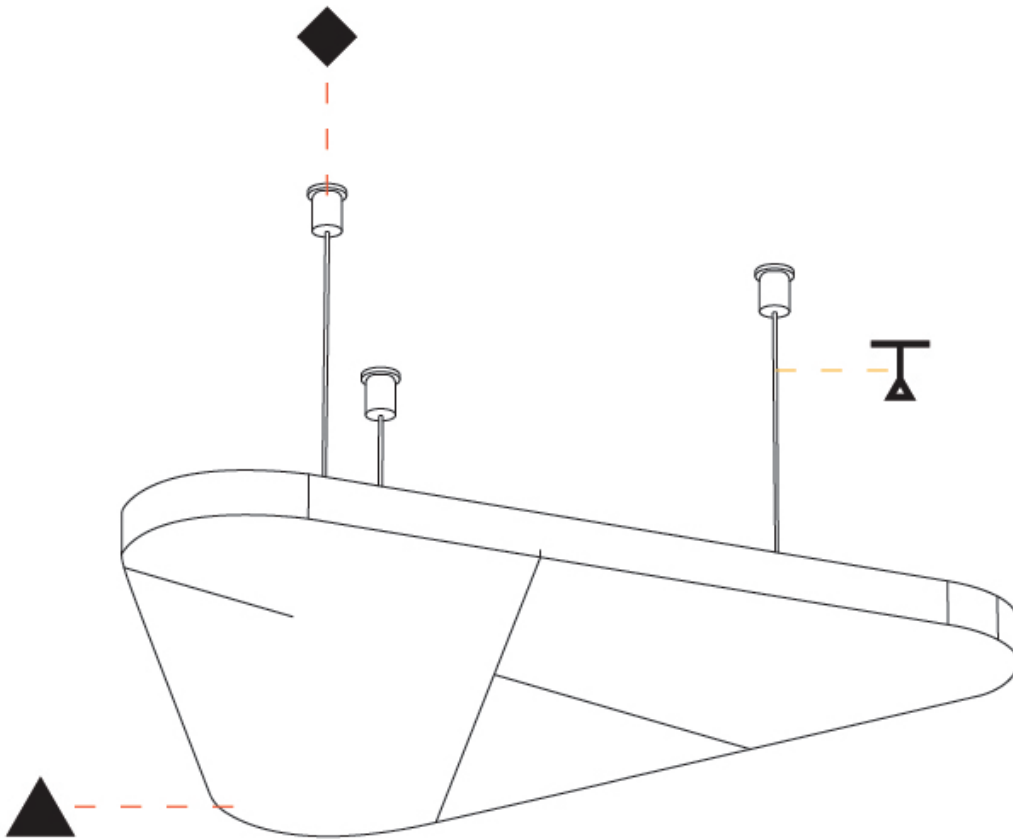

VICTORY ACOUSTIC PANEL SUSPENSION

A300709-

PROJECT	_____
TYPE	_____
SPECIFIER	_____
QUANTITY	_____
DATE	_____