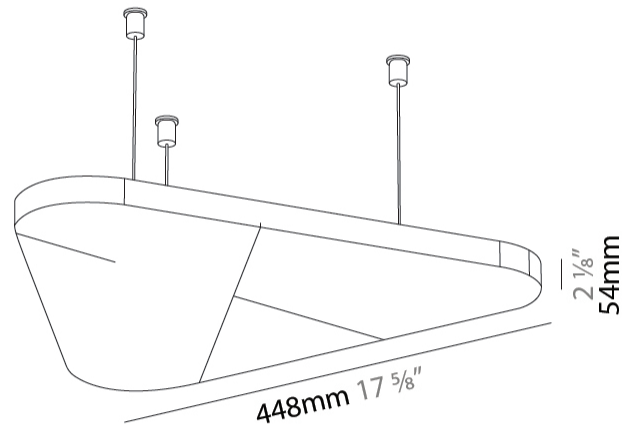

VICTORY ACOUSTIC PANEL SUSPENSION

A300709-

base number	Finishes (Diamond)	Finish Options	Cable Length

1. To build a product code in our configurator select the specify button on the base model # product page
2. To build a manual product code on this datasheet choose from the options listed below in blue font and add the suffix to the base model #

GENERAL

Series: Victory Acoustic Panel
Brand: Prolicht
Division: Architectural
Mounting Type: Suspension
Mounting Location: Ceiling
Subcategory: Acoustic

PHYSICAL

Shape: Round
Length (mm): 500
Length (in): 19 ¹¹/₁₆
Width (mm): 448
Width (in): 17 ⁵/₈
Height (mm): 24
Height (in): 15/16

Fixture Finish: [ANC](#) / [ASH](#) / [BNA](#) / [BTC](#) / [BZE](#) / [CEL](#) / [EGG](#) / [EVG](#) / [FOG](#) / [FOS](#) / [FST](#) / [FUA](#) / [IRI](#) / [IRO](#) / [KHA](#) / [LIC](#) / [LIM](#) / [MER](#) / [MSN](#) / [MUS](#) / [ONX](#) / [PEA](#) / [PLU](#) / [POL](#) / [PPY](#) / [RAY](#) / [ROY](#) / [RST](#) / [STE](#) / [SWD](#) / [TAN](#) / [TAU](#)

Holder Finish: [SSR](#) / [BKV](#) / [CWI](#) / [CRY](#) / [HAB](#) / [LAG](#) / [UFT](#) / [ITA](#) / [RUA](#) / [RUR](#) / [MIC](#) / [FTG](#) / [MYG](#) / [TWT](#) / [LOD](#) / [PUS](#) / [FRO](#) / [FUP](#) / [KIA](#) / [POP](#) / [BLS](#) / [SPG](#) / [MEY](#) / [GOH](#) / [GUM](#) / [CHC](#) / [COM](#) / [ABZ](#) / [JAG](#)

Fixture Material: Aluminum
[Cable Details: 2000mm / 6000mm Transparent Cable](#)

ELECTRICAL

LED

OPTICAL

RATINGS AND CERTIFICATIONS

Certified By: CSA Certified to UL and CSA Standards
IP rating: IP20