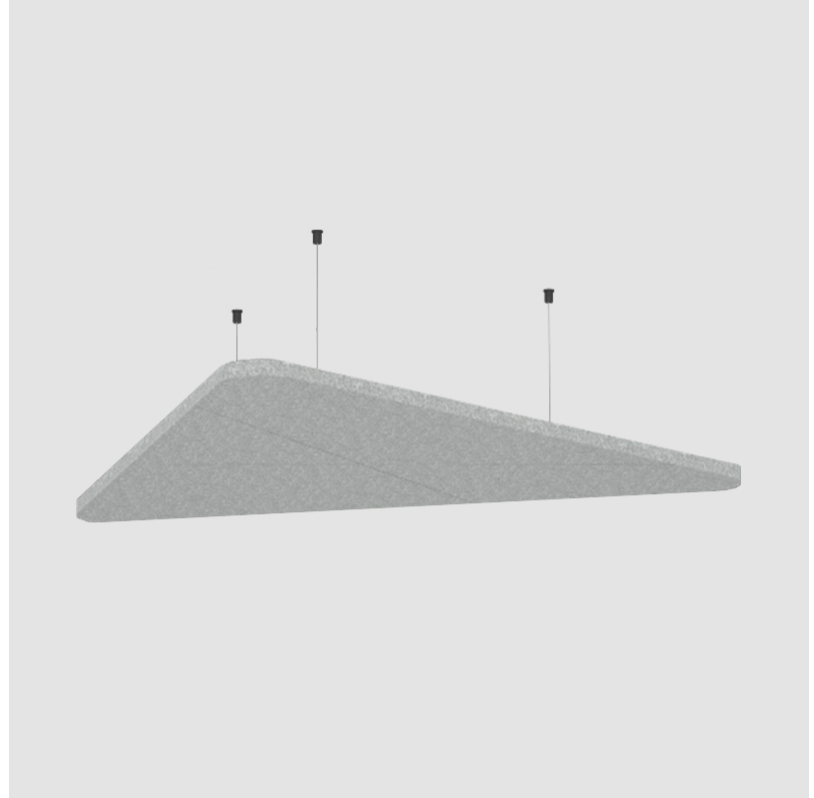

PROJECT	_____
TYPE	_____
SPECIFIER	_____
QUANTITY	_____
DATE	_____

VICTORY ACOUSTIC PANEL SUSPENSION

A300711-

base number	Finishes (Diamond)	Finish Options	Cable Length

1. To build a product code in our configurator select the specify button on the base model # product page
2. To build a manual product code on this datasheet choose from the options listed below in blue font and add the suffix to the base model #

GENERAL

Series: Victory Acoustic Panel
Brand: Prolicht
Division: Architectural
Mounting Type: Suspension
Mounting Location: Ceiling
Subcategory: Acoustic

PHYSICAL

Shape: Round
Length (mm): 1100
Length (in): 43 ⁵/₁₆
Width (mm): 964
Width (in): 37 ¹⁵/₁₆
Height (mm): 24
Height (in): 15/16

Fixture Finish: [ANC / ASH / BNA / BTC / BZE / CEL / EGG / EVG / FOG / FOS / FST / FUA / IRI / IRO / KHA / LIC / LIM / MER / MSN / MUS / ONX / PEA / PLU / POL / PPY / RAY / ROY / RST / STE / SWD / TAN / TAU](#)

Holder Finish: [SSR / BKV / CWI / CRY / HAB / LAG / UFT / ITA / RUA / RUR / MIC / FTG / MYG / TWT / LOD / PUS / FRO / FUP / KIA / POP / BLS / SPG / MEY / GOH / GUM / CHC / COM / ABZ / JAG](#)

Fixture Material: [Aluminum](#)
[Cable Details: 2000mm / 6000mm Transparent Cable](#)

ELECTRICAL

LED

OPTICAL

RATINGS AND CERTIFICATIONS

Certified By: CSA Certified to UL and CSA Standards
IP rating: IP20