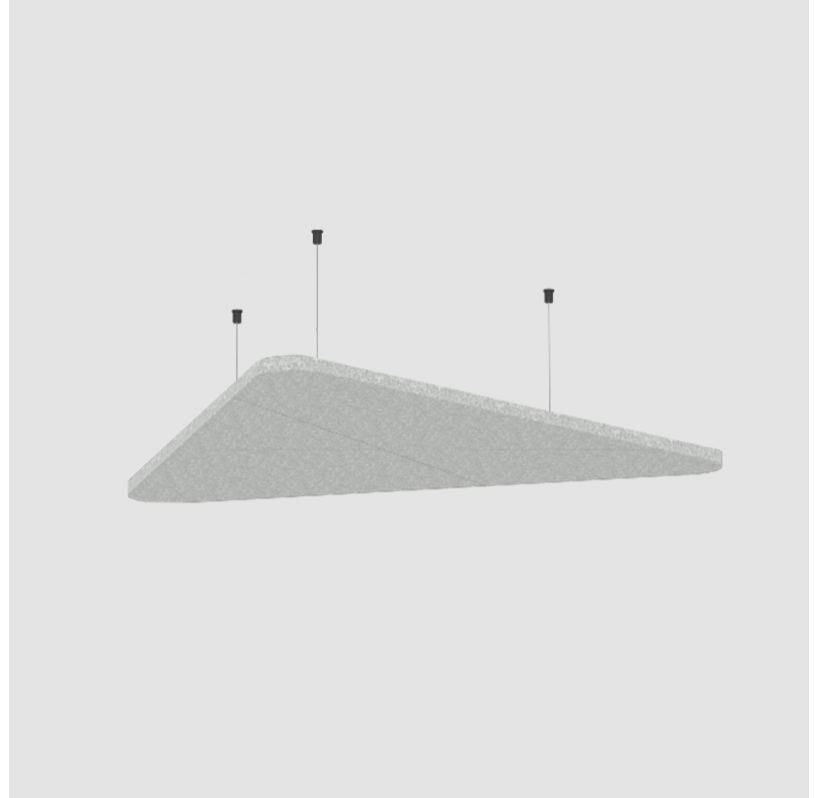

PROJECT	_____
TYPE	_____
SPECIFIER	_____
QUANTITY	_____
DATE	_____

VICTORY ACOUSTIC PANEL SUSPENSION

A300710-

base number	_____	_____	_____
	Finishes (Diamond)	Finish Options	Cable Length

1. To build a product code in our configurator select the specify button on the base model # product page
2. To build a manual product code on this datasheet choose from the options listed below in blue font and add the suffix to the base model #

GENERAL

Series: Victory Acoustic Panel
Brand: Prolicht
Division: Architectural
Mounting Type: Suspension
Mounting Location: Ceiling
Subcategory: Acoustic

PHYSICAL

Shape: Round
Length (mm): 800
Length (in): 31 1/2
Width (mm): 704
Width (in): 27 11/16
Height (mm): 24
Height (in): 15/16

Fixture Finish: [ANC](#) / [ASH](#) / [BNA](#) / [BTC](#) / [BZE](#) / [CEL](#) / [EGG](#) / [EVG](#) / [FOG](#) / [FOS](#) / [FST](#) / [FUA](#) / [IRI](#) / [IRO](#) / [KHA](#) / [LIC](#) / [LIM](#) / [MER](#) / [MSN](#) / [MUS](#) / [ONX](#) / [PEA](#) / [PLU](#) / [POL](#) / [PPY](#) / [RAY](#) / [ROY](#) / [RST](#) / [STE](#) / [SWD](#) / [TAN](#) / [TAU](#)

Holder Finish: [SSR](#) / [BKV](#) / [CWI](#) / [CRY](#) / [HAB](#) / [LAG](#) / [UFT](#) / [ITA](#) / [RUA](#) / [RUR](#) / [MIC](#) / [FTG](#) / [MYG](#) / [TWT](#) / [LOD](#) / [PUS](#) / [FRO](#) / [FUP](#) / [KIA](#) / [POP](#) / [BLS](#) / [SPG](#) / [MEY](#) / [GOH](#) / [GUM](#) / [CHC](#) / [COM](#) / [ABZ](#) / [JAG](#)

Fixture Material: Aluminum
Cable Details: [2000mm](#) / [6000mm](#) Transparent Cable

ELECTRICAL

LED

OPTICAL

RATINGS AND CERTIFICATIONS

Certified By: CSA Certified to UL and CSA Standards
IP rating: IP20